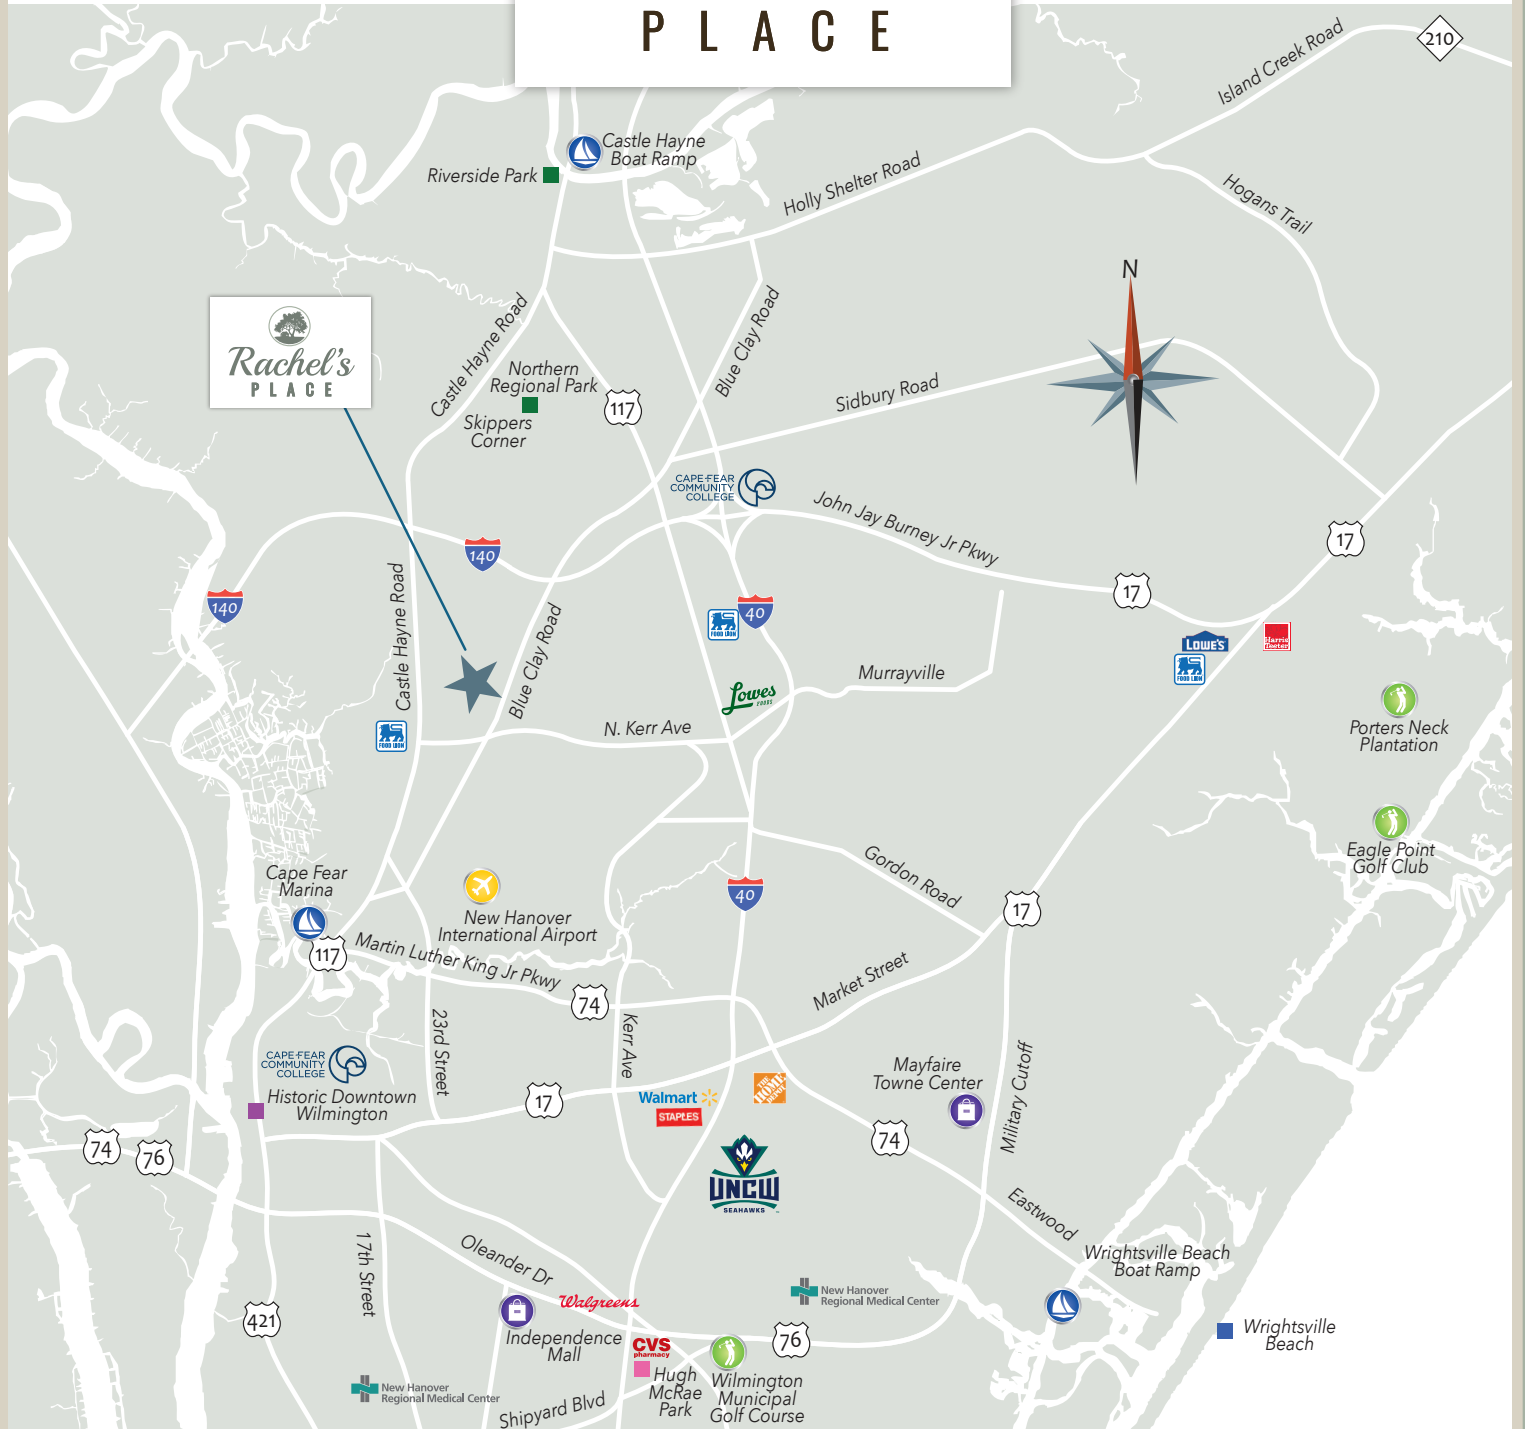

Rachel's PLACE

- 2.3 miles Blue Clay Bike Park
- 2.5 miles Wilmington Int'l Airport
- 2.8 miles CFCC North Campus
- 5 miles Historic Downtown
- 5.7 miles Castle Hayne Boat Ramp

- 6.8 miles UNC-Wilmington
- 7.1 miles NHRMC
- 7.6 miles Mayfaire Towne Center
- 10.6 miles Wrightsville Beach
- 14.5 miles Hampstead